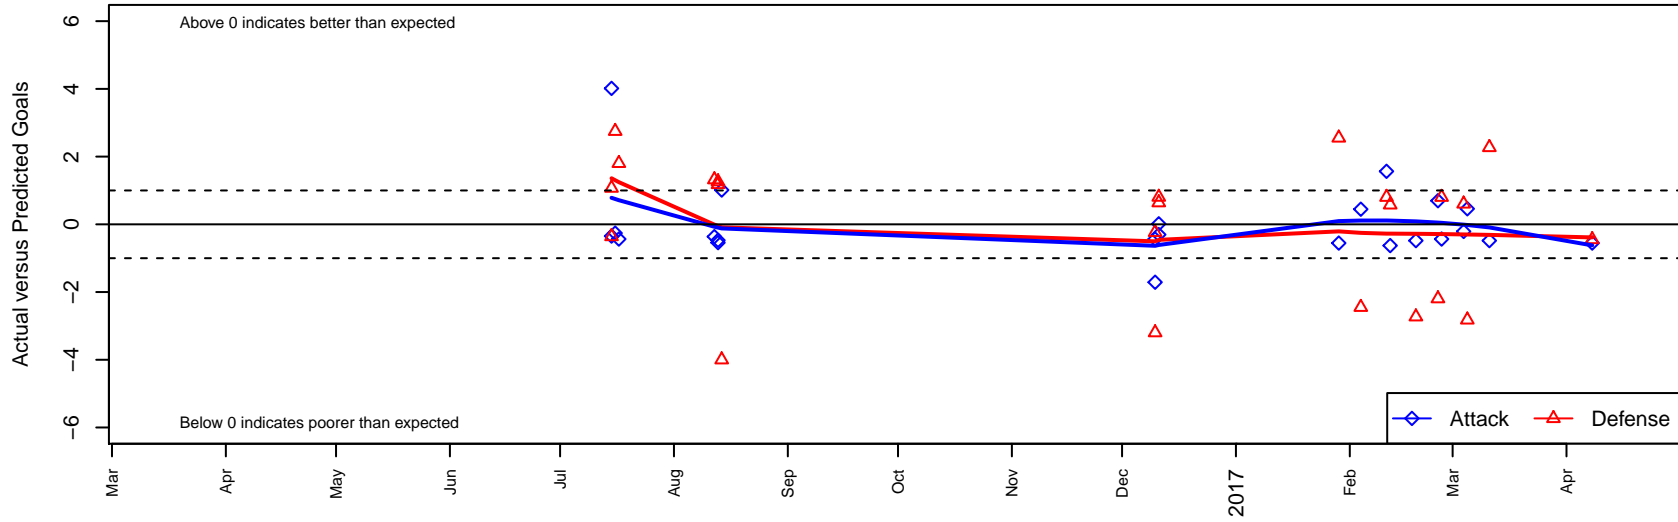

# Eastside Timbers Red G01

Eastside Timbers  
 Gresham, OR  
 G01 total strength=1358  
 attack=7.66 defense=6.26  
 spr league = Win OYS G01 Premier  
 notes= Celta Vigo

alt names used:

Venues played:  
 2016 Beaverton Cup GU16 Gold  
 2016 Bend Premier Cup Thorns Super Group (  
 2016 Timbers Winter Showcase 2001 Showcas  
 2016 Win OYS G01 Premier  
 2016 OYS State Cup G01

**Eastside Timbers Red G01**  
 Dots are actual minus expected GF (blue circles) and GA (red triangles).  
 Blue line is smoothed change in attack strength. Red is smoothed change in defense strength.

**attack and defense variance (black dot)  
relative to other teams  
and top 10 in region**

**attack and defense rating  
relative to others at age  
and all opponents in last 13 months**

**attack and defense rating  
relative to others at age  
and all opponents in last 13 months**

**Performance relative to 13 month average**

**Performance relative to 13 month average**

Distribution of opponents  
 Red = Lose zone, Blue = Win zone, Green = Even  
 Black line separates win/lose zones