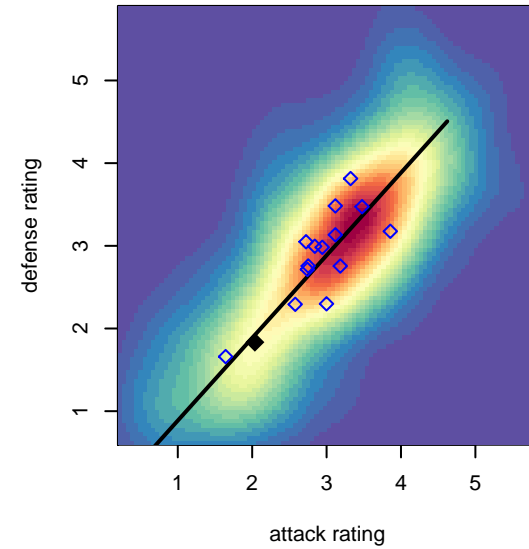

# Eastside Timbers Red G01

Eastside Timbers  
 Gresham, OR  
 G01 total strength=1358  
 attack=7.66 defense=6.26  
 spr league = Win OYS G01 Premier  
 notes= Celta Vigo

alt names used:

Venues played:  
 2016 Beaverton Cup GU16 Gold  
 2016 Bend Premier Cup Thorns Super Group (  
 2016 Timbers Winter Showcase 2001 Showcas  
 2016 Win OYS G01 Premier  
 2016 OYS State Cup G01

**Eastside Timbers Red G01**  
 Dots are actual minus expected GF (blue circles) and GA (red triangles).  
 Blue line is smoothed change in attack strength. Red is smoothed change in defense strength.

**attack and defense variance (black dot)  
relative to other teams  
and top 10 in region**

**attack and defense rating  
relative to others at age  
and all opponents in last 13 months**

**attack and defense rating  
relative to others at age  
and all opponents in last 13 months**

**Performance relative to 13 month average**

**Performance relative to 13 month average**

Distribution of opponents  
 Red = Lose zone, Blue = Win zone, Green = Even  
 Black line separates win/lose zones